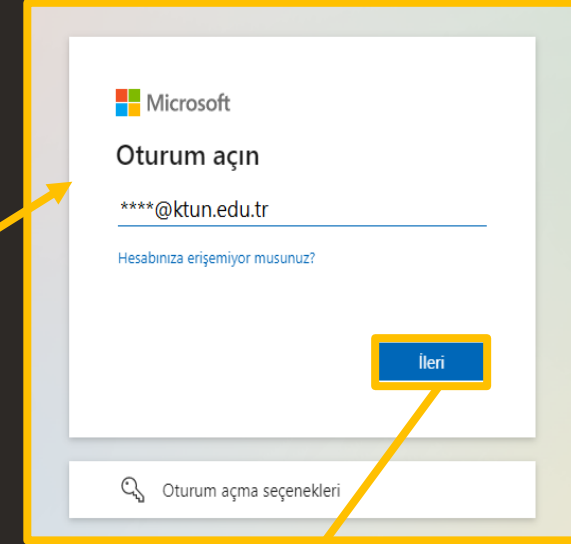

Ders Videolarına Erişim

Eğer ders videosuna
tıkladığınızda karşınıza

Erişim Reddedildi

Bu kaynağa erişme izniniz yok.

Şeklinde bir uyarı geliyorsa
öncelikle Üniversitemizin size
tanımlamış olduğu Ofis 365
hesabı bilgileri ile oturum
açmayı deneyiniz.

Eğer tüm adımları uyguladığınız halde sonuç alamıyorsanız
uzaktanogretim@ktun.edu.tr adresine mail atınız.